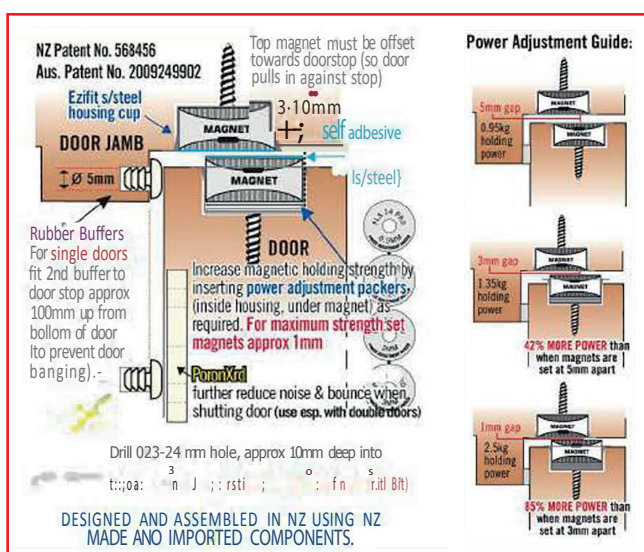

Ideal applications

Offices, factories, warehouses, hospitals, schools, leisure facilities and most other commercial buildings